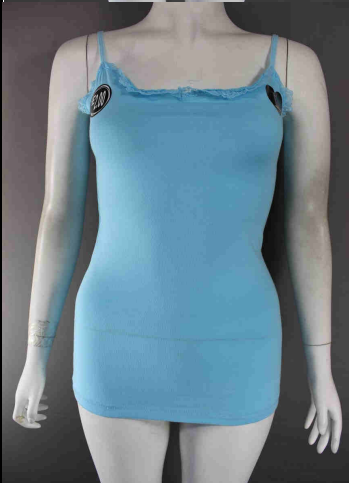

RATIO PACKED													
6/8	10/12	14/16	18/20										
4	13	8	5									4800	£0.50
30 PER BOX													

TOTAL	8426	£5,164.30